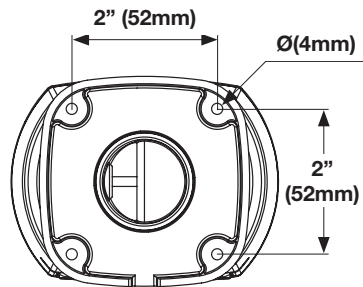

SPECIFICATIONS

CAMERA		
Part Number	OE-C7094-AWR	OE-C7098-AWR
Maximum Resolution	4MP	8MP
Lens	2.8~12mm Motorized autofocus lens	
Image Sensor	1/3" Progressive CMOS	1/2" Progressive CMOS
Video Compression	H.264, MJPEG	
Frame Rate	25 FPS @ 4MP	15 FPS @ 8MP
ONVIF™	Profile S / G compliant	
Streaming	Dual streams	
Browser Support	Internet Explorer (6+) / Chrome / Firefox / Safari	
Day / Night	True Day/Night	
Wide Dynamic Range	True Wide Dynamic Range	
Field of View	27° (tele)~91° (wide)	31° (tele)~98° (wide)
Minimum Illumination @ 30IRE	Color: .02 lux IR: 0 lux	
White Balance	Auto / Manual	
Auto White Balance Range	2000k ~ 10000K	
Backlight Compensation	Variable	
Auto Gain Control	Yes	

ENVIRONMENTAL	
IP Rating	IP67
Operating Temperature	-31 ~ 140° F (-35 ~ 60° C)
UL Listed Product	Yes

POWER	
Power Consumption	Max 9W
Input Voltage	PoE / 12vDC

PHYSICAL	
IR Range	Up to 40M
IR LED	Auto / LED on / LED off / Smart IR / Light Sensor
Analog Video Out	1.0 Vp-p / 75 Ω, BNC
Audio In	1 Channel
Alarm In/Out	4 Line connection
microSD Card Slot	128GB
Camera Weight	1.7lb (0.75kg)
Dimensions	9.6" x 3.8" x 2.9" (244mm x 96mm x 74mm)
Housing	Metal housing
Country of Origin	China

CONNECTIONS

1 RJ-45	For network and PoE connections	
2 BNC	For analog video output	
3 Power (12vDC)	Power Connection	
4 Audio In/Out	Audio Out is reserved	
5 Alarm I/O	Blue	Ground
	Brown	Alarm Input
	Green	Alarm Out -
	Orange	Alarm Out +

SIDE VIEW

BASE VIEW