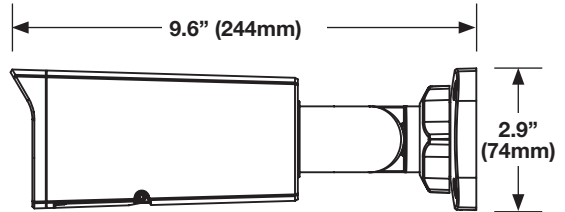

ENVIRONMENTAL	
<b>IP Rating</b>	IP67
<b>Operating Temperature</b>	-31 ~ 140° F (-35 ~ 60° C)
<b>UL Listed Product</b>	Yes

POWER	
<b>Power Consumption</b>	Max 9W
<b>Input Voltage</b>	PoE / 12vDC

PHYSICAL	
<b>IR Range</b>	Up to 40M
<b>IR LED</b>	Auto / LED on / LED off / Smart IR / Light Sensor
<b>Analog Video Out</b>	1.0 Vp-p / 75 Ω, BNC
<b>Audio In</b>	1 Channel
<b>Alarm In/Out</b>	4 Line connection
<b>microSD Card Slot</b>	128GB
<b>Camera Weight</b>	1.7lb (0.75kg)
<b>Dimensions</b>	9.6" x 3.8" x 2.9" (244mm x 96mm x 74mm)
<b>Housing</b>	Metal housing
<b>Country of Origin</b>	China

# SIDE VIEW