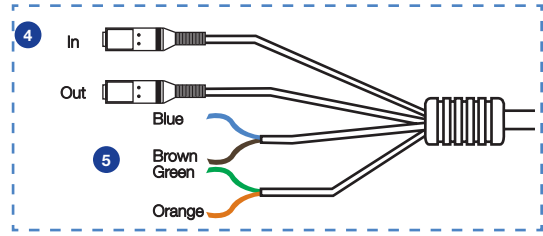

SPECIFICATIONS

CAMERA		
Part Number	OE-C7094-AWR	OE-C7098-AWR
Maximum Resolution	4MP	8MP
Lens	2.8~12mm Motorized autofocus lens	
Image Sensor	1/3" Progressive CMOS	1/2" Progressive CMOS
Video Compression	H.264, MJPEG	
Frame Rate	25 FPS @ 4MP	15 FPS @ 8MP
ONVIF™	Profile S / G compliant	
Streaming	Dual streams	
Browser Support	Internet Explorer (6+) / Chrome / Firefox / Safari	
Day / Night	True Day/Night	
Wide Dynamic Range	True Wide Dynamic Range	
Field of View	27° (tele)~91° (wide)	31° (tele)~98° (wide)
Minimum Illumination @ 30IRE	Color: .02 lux IR: 0 lux	
White Balance	Auto / Manual	
Auto White Balance Range	2000k ~ 10000K	
Backlight Compensation	Variable	
Auto Gain Control	Yes	

ENVIRONMENTAL	
IP Rating	IP67
Operating Temperature	-31 ~ 140° F (-35 ~ 60° C)
UL Listed Product	Yes

POWER	
Power Consumption	Max 9W
Input Voltage	PoE / 12vDC

PHYSICAL	
IR Range	Up to 40M
IR LED	Auto / LED on / LED off / Smart IR / Light Sensor
Analog Video Out	1.0 Vp-p / 75 Ω, BNC
Audio In	1 Channel
Alarm In/Out	4 Line connection
microSD Card Slot	128GB
Camera Weight	1.7lb (0.75kg)
Dimensions	9.6" x 3.8" x 2.9" (244mm x 96mm x 74mm)
Housing	Metal housing
Country of Origin	China

CONNECTIONS