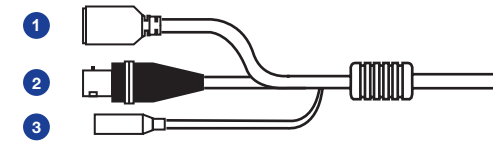

SPECIFICATIONS

CAMERA		
Part Number	OE-C7094-AWR	OE-C7098-AWR
Maximum Resolution	4MP	8MP
Lens	2.8~12mm Motorized autofocus lens	
Image Sensor	1/3" Progressive CMOS	1/2" Progressive CMOS
Video Compression	H.264, MJPEG	
Frame Rate	25 FPS @ 4MP	15 FPS @ 8MP
ONVIF™	Profile S / G compliant	
Streaming	Dual streams	
Browser Support	Internet Explorer (6+) / Chrome / Firefox / Safari	
Day / Night	True Day/Night	
Wide Dynamic Range	True Wide Dynamic Range	
Field of View	27° (tele)~91° (wide)	31° (tele)~98° (wide)
Minimum Illumination @ 30IRE	Color: .02 lux IR: 0 lux	
White Balance	Auto / Manual	
Auto White Balance Range	2000k ~ 10000K	
Backlight Compensation	Variable	
Auto Gain Control	Yes	

ENVIRONMENTAL	
IP Rating	IP67
Operating Temperature	-31 ~ 140° F (-35 ~ 60° C)
UL Listed Product	Yes

POWER	
Power Consumption	Max 9W
Input Voltage	PoE / 12vDC

PHYSICAL	
IR Range	Up to 40M
IR LED	Auto / LED on / LED off / Smart IR / Light Sensor
Analog Video Out	1.0 Vp-p / 75 Ω, BNC
Audio In	1 Channel
Alarm In/Out	4 Line connection
microSD Card Slot	128GB
Camera Weight	1.7lb (0.75kg)
Dimensions	9.6" x 3.8" x 2.9" (244mm x 96mm x 74mm)
Housing	Metal housing
Country of Origin	China

CONNECTIONS