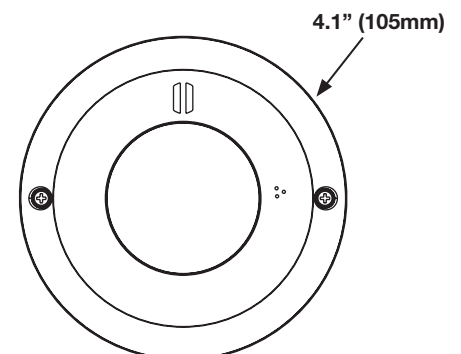

SPECIFICATIONS

CAMERA	
Part Number	OE-C6123 / W2 / W3 / W6
Maximum Resolution	3MP
Image Sensor	1/3" Progressive CMOS
Video Compression	H.264 / MJPEG
Frame Rate	25 / 30 IPS @ 3MP H.264
ONVIF	Profile S / G
Streaming	Up to 3 simultaneous streams
Field of View	2.3mm fixed: 125° 3.6mm fixed: 71.8° 6mm fixed: 46°
Browser Support	Internet Explorer (6.0+) / Chrome / Firefox / Safari
Wide Dynamic Range	Shutter WDR on / off @ 2MP
White Balance	Auto / Manual / ATW / One Push
Auto White Balance Range	On / Off
Auto Gain Control	Yes

ENVIRONMENTAL	
IP Rating	N/A Indoor
Operating Temp.	-4 ~ 131 °F (-20 ~ 55 °C)
UL Listed Product	Yes

POWER	
Power Consumption	3.64W, .6W w/SD card
Input Voltage	12vDC / 24vAC / PoE
PoE Class	2

PHYSICAL	
microSD Card Slot	SDXC 64GB support
Alarm In / Out	4-pin terminal block
Audio In / Out	2-pin terminal block
Camera Weight	.44lb (200g)
Dimensions	ø4.13 x 2.04in (ø105 x 52mm)
Housing / Dome	Plastic housing
Country of Origin	Taiwan

CONNECTIONS

1	RJ-45	-	For network and PoE connections		
2	Power (12vDC / 24vAC)	1	12vDC +	24vAC1	Power Connection
		2	GND -	24vAC2	
3	Reset Button	-	Press the reset button with a proper tool for at least 20 seconds to return the camera to factory defaults		
4	Alarm & Audio I / O	1	Alarm Out +	Alarm connection	
		2	Alarm Out -		
		3	Alarm In +		
		4	Alarm In -		
		5	GND	Ground connection	
		6	Audio Out	Two-way audio transmission	
7	Audio In				
5	BNC	-	For analog video output		
6	Not Supported	-	Not Supported		
7	Not Supported	-	Not Supported		
8	microSD Card Slot	-	Insert the microSD card into the slot to store videos and snapshots		

DIMENSIONS

FRONT VIEW

TOP VIEW