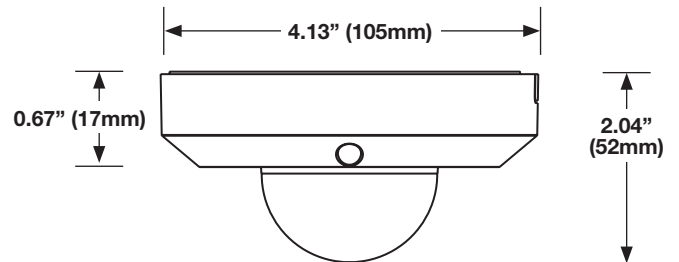

DIMENSIONS

FRONT VIEW