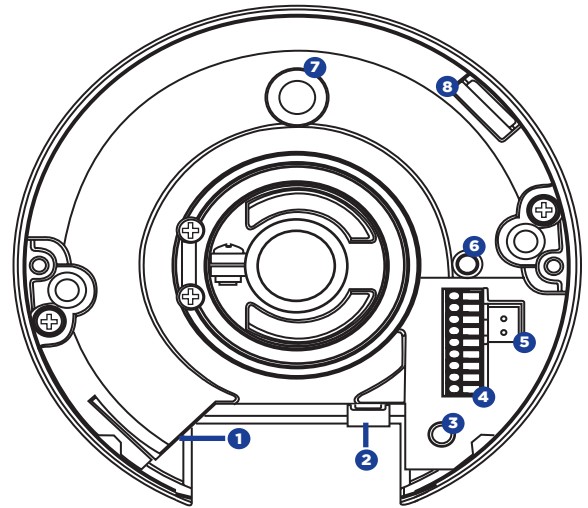

SPECIFICATIONS

CAMERA	
Part Number	OE-C6123 / W2 / W3 / W6
Maximum Resolution	3MP
Image Sensor	1/3" Progressive CMOS
Video Compression	H.264 / MJPEG
Frame Rate	25 / 30 IPS @ 3MP H.264
ONVIF	Profile S / G
Streaming	Up to 3 simultaneous streams
Field of View	2.3mm fixed: 125° 3.6mm fixed: 71.8° 6mm fixed: 46°
Browser Support	Internet Explorer (6.0+) / Chrome / Firefox / Safari
Wide Dynamic Range	Shutter WDR on / off @ 2MP
White Balance	Auto / Manual / ATW / One Push
Auto White Balance Range	On / Off
Auto Gain Control	Yes

ENVIRONMENTAL	
IP Rating	N/A Indoor
Operating Temp.	-4 ~ 131 °F (-20 ~ 55 °C)
UL Listed Product	Yes

POWER	
Power Consumption	3.64W, .6W w/SD card
Input Voltage	12vDC / 24vAC / PoE
PoE Class	2

PHYSICAL	
microSD Card Slot	SDXC 64GB support
Alarm In / Out	4-pin terminal block
Audio In / Out	2-pin terminal block
Camera Weight	.44lb (200g)
Dimensions	ø4.13 x 2.04in (ø105 x 52mm)
Housing / Dome	Plastic housing
Country of Origin	Taiwan

CONNECTIONS